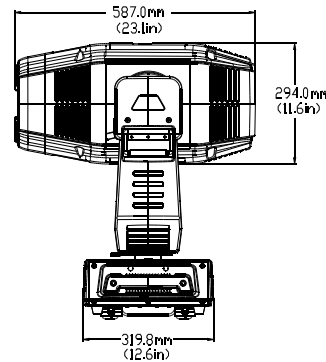

MECHANICAL

FIXTURE

Dimensions:

mm: 389 x 319.8 x 838.5

in: 15.3 x 12.6 x 33

Fixture Weight: 39.5 kg (87.08 lbs.)

Shipping Weight: 85.0 kg (187.00 lbs.)

Mounting Information: The SOLASPOT PRO 1500 fixture can be truss mounted using 1/4 camlock c-clamos mounting brackets. It can also stand upright on a stable surface.

Colors Available: Black

ROADCASE

Dimensions:

mm: 680 x 555 x 1020

in: 26.8 x 21.8 x 40.1

ELECTRICAL / LIGHT SOURCE

Fixture Rated Power: 700 W

Power Consumption: AC 100-240V; 50Hz / 60Hz 7-3A

Environmental Specifications:

Minimum Distance to Flammable Objects 0.5m (1.64 ft)

Minimum Distance to Lighted Objects 0.5m (1.64 ft)

Compliance: CE, UL

PART NUMBERS

Fixture

H7010005: fixture, SOLASPOT PRO 1500, black

Rotating gobo wheel: gobo external diameter 30mm(1.18 in), internal diameter 25mm(0.98 in);

Static gobo wheel: gobo external diameter 34mm(1.34 in), internal diameter 26mm(1.02 in)(1st and 3rd gobo);
gobo external diameter 34mm(1.34 in), internal diameter 28mm(1.1 in)(other gobos);