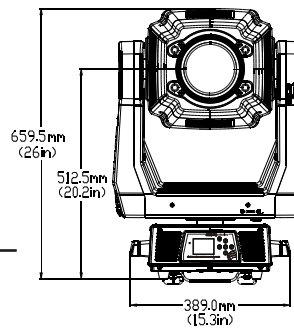

MECHANICAL

FIXTURE

Dimensions:

mm: 389 x 319.8 x 838.5

in: 15.3 x 12.6 x 33

Fixture Weight: 39.5 kg (87.08 lbs.)

Shipping Weight: 85.0 kg (187.00 lbs.)

Mounting Information: The SOLASPOT PRO 1500 fixture can be truss mounted using 1/4 camlock c-clamos mounting brackets. It can also stand upright on a stable surface.

Colors Available: Black

ROADCASE

Dimensions:

mm: 680 x 555 x 1020

in: 26.8 x 21.8 x 40.1

ELECTRICAL / LIGHT SOURCE

Fixture Rated Power: 700 W

Power Consumption: AC 100-240V; 50Hz / 60Hz 7-3A

Rotating gobo wheel: gobo external diameter 30mm(1.18 in), internal diameter 25mm(0.98 in);

Static gobo wheel: gobo external diameter 34mm(1.34 in), internal diameter 26mm(1.02 in)(1st and 3rd gobo);
gobo external diameter 34mm(1.34 in), internal diameter 28mm(1.1 in)(other gobos);