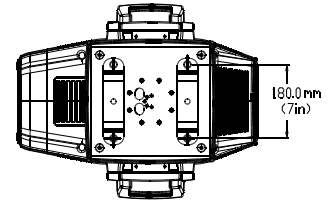

MECHANICAL

FIXTURE

Dimensions:

mm: 389 x 319.8 x 838.5

in: 15.3 x 12.6 x 33

Fixture Weight: 39.5 kg (87.08 lbs.)

Shipping Weight: 85.0 kg (187.00 lbs.)

Mounting Information: The SOLASPOT PRO 1500 fixture can be truss mounted using 1/4 camlock c-clamos mounting brackets. It can also stand upright on a stable surface.

Colors Available: Black

ROADCASE

Dimensions:

mm: 680 x 555 x 1020

in: 26.8 x 21.8 x 40.1

ELECTRICAL / LIGHT SOURCE

Fixture Rated Power: 700 W

Power Consumption: AC 100-240V; 50Hz / 60Hz 7-3A

Rotating gobo wheel: gobo external diameter 30mm(1.18 in), internal diameter 25mm(0.98 in);

Static gobo wheel: gobo external diameter 34mm(1.34 in), internal diameter 26mm(1.02 in)(1st and 3rd gobo);
gobo external diameter 34mm(1.34 in), internal diameter 28mm(1.1 in)(other gobos);