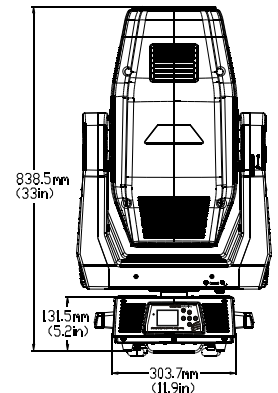

MECHANICAL

FIXTURE

Dimensions:

mm: 389 x 319.8 x 838.5

in: 15.3 x 12.6 x 33

Fixture Weight: 39.5 kg (87.08 lbs.)

Shipping Weight: 85.0 kg (187.00 lbs.)

Mounting Information: The SOLASPOT PRO 1500 fixture can be truss mounted using 1/4 camlock c-clamos mounting brackets. It can also stand upright on a stable surface.

Colors Available: Black

ROADCASE

Dimensions:

mm: 680 x 555 x 1020

in: 26.8 x 21.8 x 40.1

ELECTRICAL / LIGHT SOURCE

Fixture Rated Power: 700 W

Power Consumption: AC 100-240V; 50Hz / 60Hz 7-3A

Rotating gobo wheel: gobo external diameter 30mm(1.18 in), internal diameter 25mm(0.98 in);

Static gobo wheel: gobo external diameter 34mm(1.34 in), internal diameter 26mm(1.02 in)(1st and 3rd gobo);
gobo external diameter 34mm(1.34 in), internal diameter 28mm(1.1 in)(other gobos);